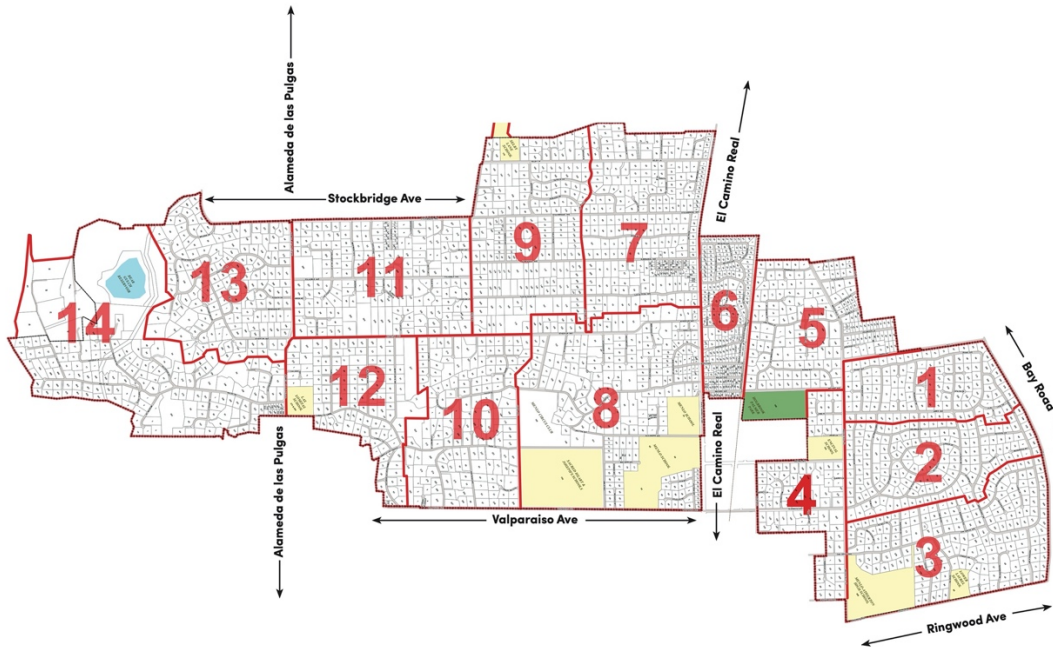

# Emergency Assembly Points

Area #	Area Name	Emergency Assembly Points
1	West Lindenwood	1A: 227 Catalpa Dr 1B: 3 Irving Ave
2	Central Lindenwood	2A: 1 Larch Dr 2B: 117 Heather Dr
3	East Lindenwood	3A: 72 Manzanita Rd 3B: 11 Maple Leaf Way
4	Watkins/Ravenswood	64 Moulton Dr
5	Atherton Fair Oaks/MP Villa/Holbrook Park	To be determined
6	Lloyd Park/Atherton Station	6A: 32 Belleau Ave 6B: 50 Walnut Ave
7	Stockbridge/North of Austin	7A: 32 Almendral Ave (Fire Station 3) 7B: 98 Adam Way
8	Victoria Manor/Sacred Heart/Atherton Ave	8A: Across from 55 Victoria Dr 8B: Corner of Isabella and Spencer 8C: 61 Atherton Ave
9	Stockbridge/South of Austin	9A: 134 Selby Lane 9B: 202 Austin Ave
10	Faxon	43 Santiago Ave
11	Alameda/Polhemus/Selby	98 Parker Ave
12	Las Lomitas	26 Camino al Lago
13	Ridgeview/Stockbridge South	5 Ridge View Dr
14	Reservoir/Walsh Rd	Walsh and Reservoir (near 400 Walsh)