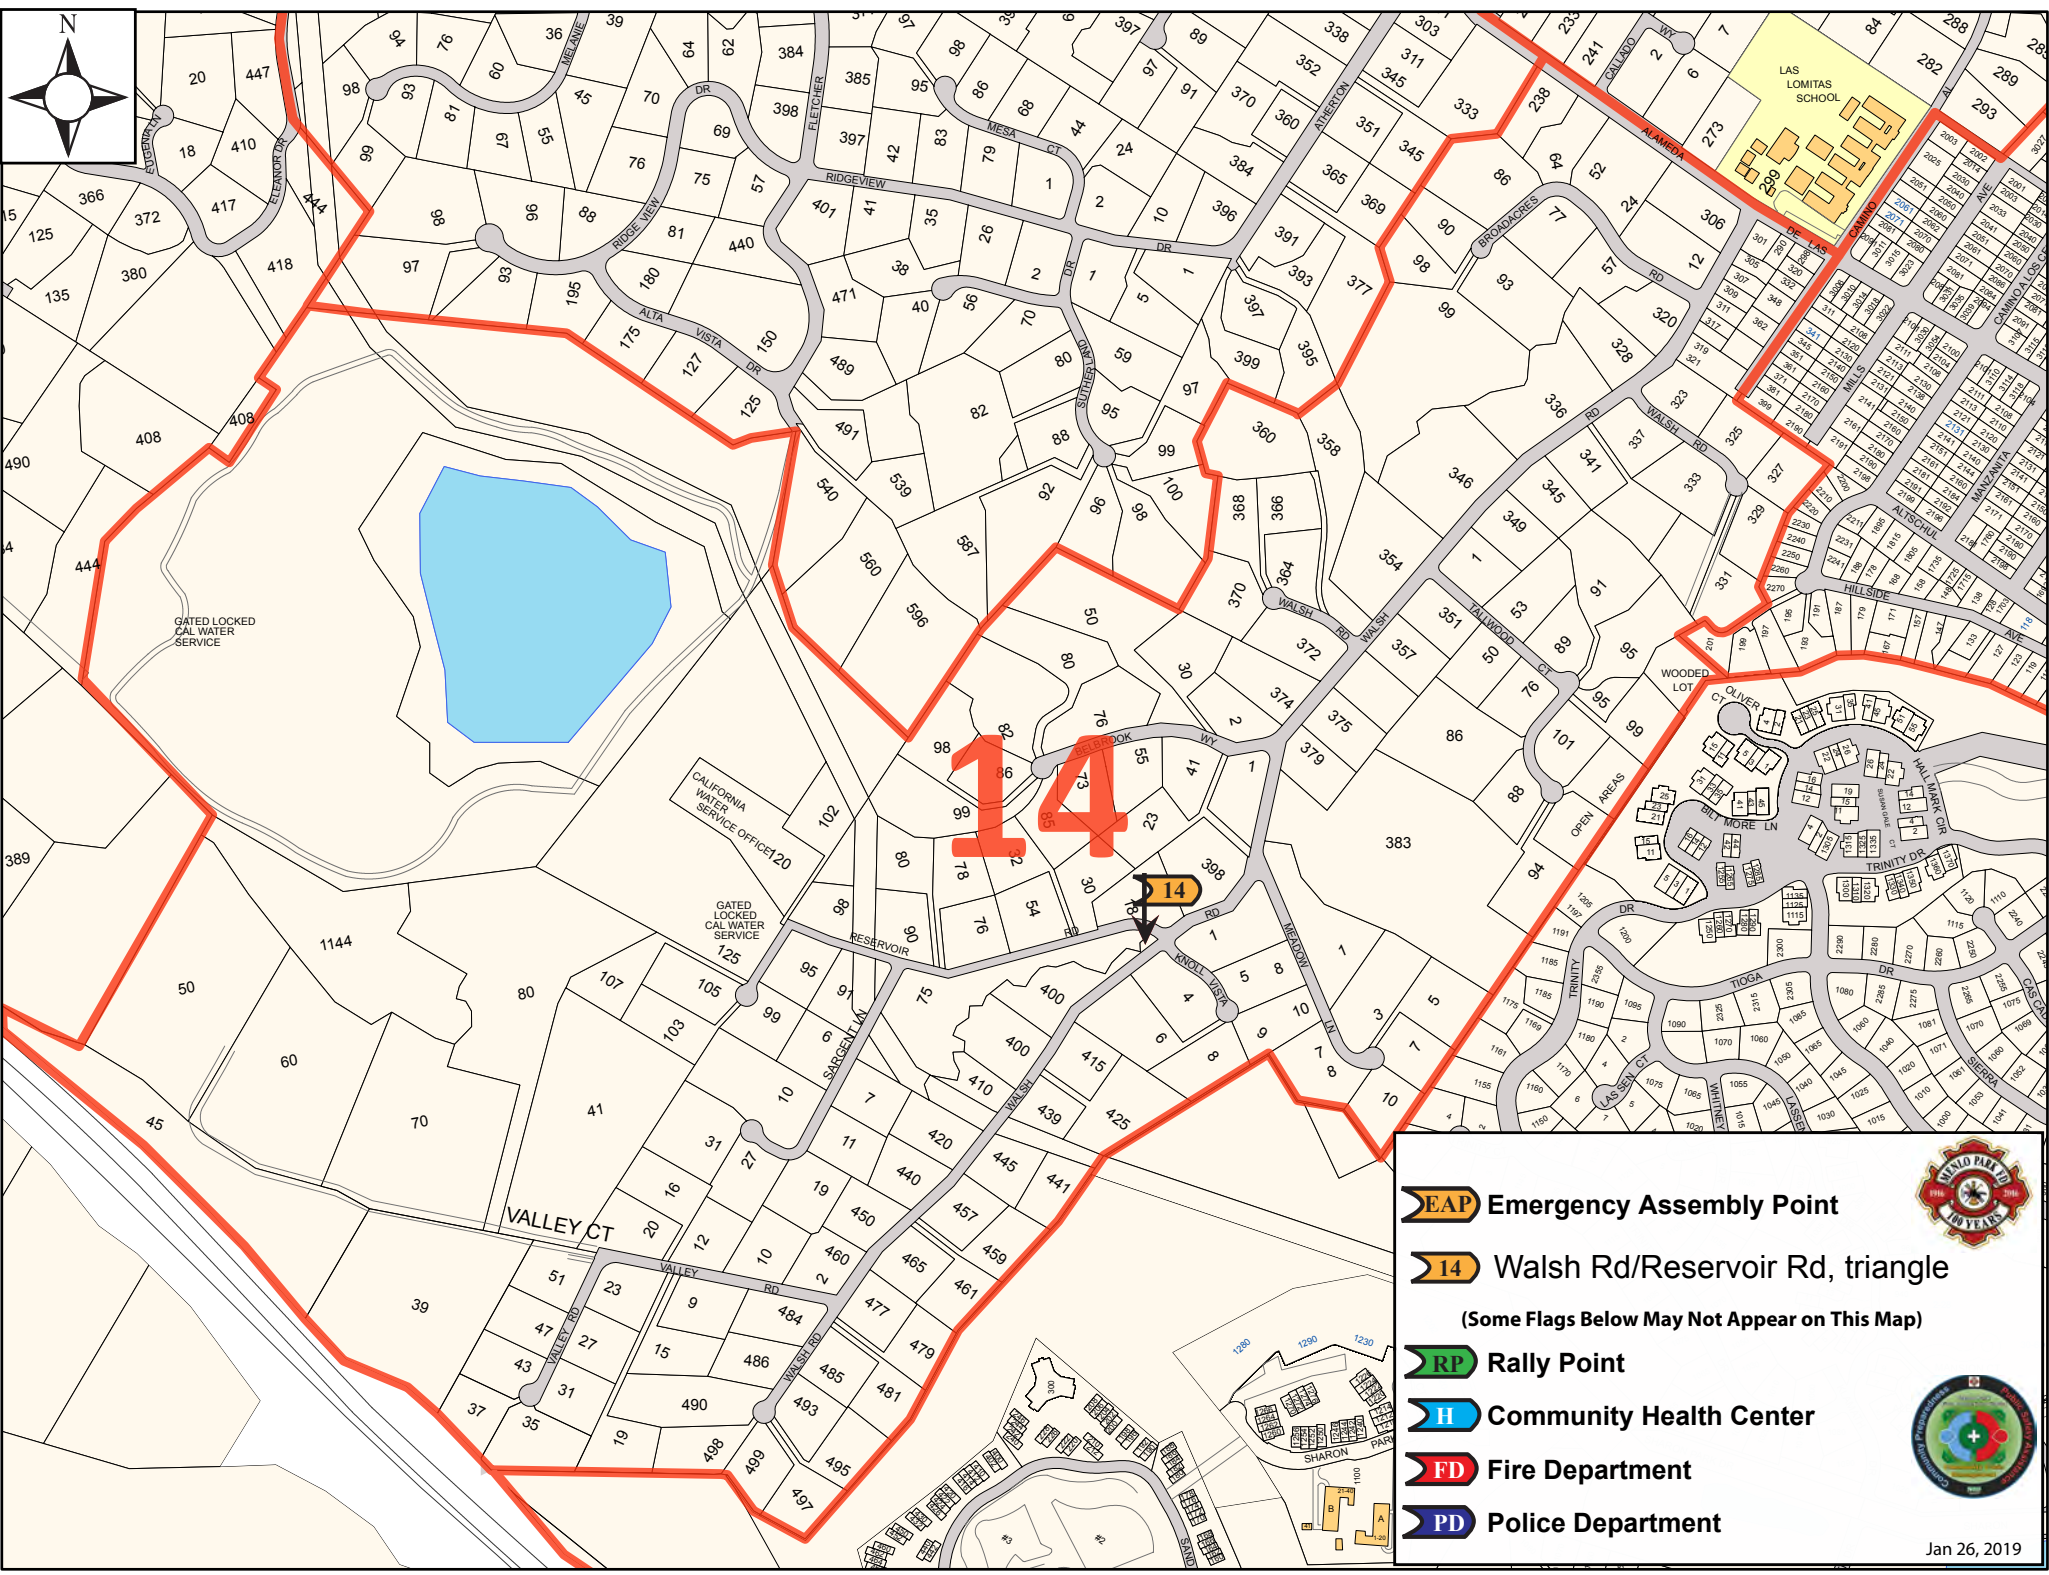

Aug 3, 2019

12

12

LAS LOMITAS SCHOOL

13

EAP Emergency Assembly Point

Locations TBD for this Area

(Some Flags Below May Not Appear on This Map)

RP Rally Point

H Community Health Center

FD Fire Department

PD Police Department

Jan 26, 2019

14

-  **Emergency Assembly Point**
-  **Walsh Rd/Reservoir Rd, triangle**
- (Some Flags Below May Not Appear on This Map)
-  **Rally Point**
-  **Community Health Center**
-  **Fire Department**
-  **Police Department**