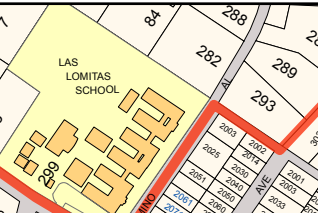

RP Rally Point

H Community Health Center

FD Fire Department

PD Police Department

Jan 26, 2019

14

-  **Emergency Assembly Point**
-  **Walsh Rd/Reservoir Rd, triangle**
- (Some Flags Below May Not Appear on This Map)
-  **Rally Point**
-  **Community Health Center**
-  **Fire Department**
-  **Police Department**